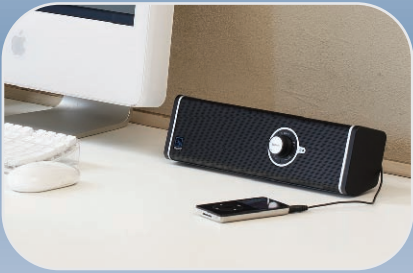

Bluetooth® has never sounded so good.

Compatible with Stereo Bluetooth phones

Compatible with Stereo Bluetooth devices

Compatible with MP3 / audio devices via the supplied cable

BlueAnt®

M1

BLUETOOTH
STEREO
SPEAKERS

Bluetooth has never sounded so good.

The BlueAnt M1 Portable Stereo Speakers provide crystal clear stereo audio, delivered at 28 Watt RMS. The built-in subwoofer provides increased bass, while its rechargeable battery provides up to 10 hours of music. Play stereo music wirelessly from your phone, PC or Mac. Or choose to connect the M1 to your MP3 player or iPod via the cable included. The M1 comes complete with AC charger and carry case.